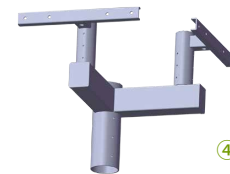

SPARE PARTS (Order accessories as separate part number from your Fixture Model No.)

COVER ASYMMETRICAL

PROTECTIVE GRID

LOUVER ASYMMETRICAL

①

②

③

④

ADAPTERS NOTE: We can customize different types adapters and arms.

ADJUSTABLE MOUNT

Adjustable loop mounting bracket rotates 180° for convenient optical control and easy replacement of existing fixture installations.