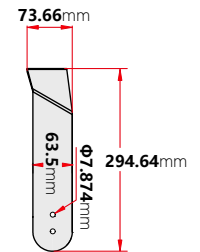

DIMENSIONS & WEIGHT

★ HANDLE THREE VIEW DRAWING

① Front View

② Left View

③ Vertical View

FIXTURE WEIGHT : 19.54 kg

Jiaxing Shinetoo Lighting Co.,Ltd(China Factory)

Add:No.258, Xingchang Road, Xincheng Town, Xiuzhou District, Jiaxing, Zhejiang, China 314015
 Tel: +86-573-8350-0001 Fax: +86-573-8350-0005
 Mobile: +86-138-0961-6725/+86-138-1878-3129
 Email:Sales@stedlights.com

PHOTOMETRICS

ORDERING INFORMATION

EXAMPLE PART #: ST-G1-S3 - 300 - NICHIA - MEANWELL - 3K-3000K - 70 - 100/277V

ST-G1-S2		NICHIA	MEANWELL			
SERIES	WATTS	LED LIGHT SOURCE	DRIVER	CCT	CRI	INPUT POWER
ST-G1-S2	300 400	NICHIA	MEANWELL	3K-3000k 4K-4000k 5K-5000k 5.7K-5700k 6.5K-6500k	70 80 90	100-277V 180-528V (Optional)

SPECIFICATIONS

Beam Angle | Asymmetric
Lumen Output | 39,000LM / 52,000LM
OPERATING TEMPERATURE | -40°C to 50°C
IP RATING | IP 65
LIFE TIME | 50,000hours

LISTINGS

UL Listed
DLC Listed

Other Details

Fixture Material | Aluminum
Mounting | U-Bracket / Slip Fitter (optional)
Color | Grey(Other color available)
Warranty | 7 years
EPA | 0.075 m² — 0.125 m²