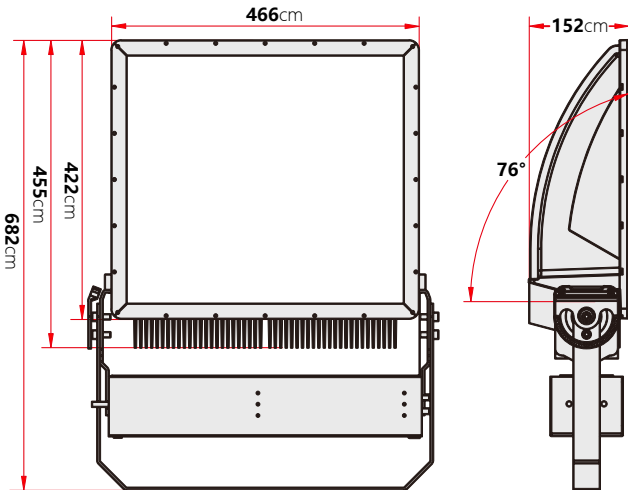

DIMENSIONS & WEIGHT

★ HANDLE THREE VIEW DRAWING

① Front View

② Left View

③ Vertical View

FIXTURE WEIGHT : 19.54 kg

Jiaxing Shinetoo Lighting Co.,Ltd(China Factory)

Add:No.258, Xingchang Road, Xincheng Town, Xiuzhou District, Jiaxing, Zhejiang, China 314015
 Tel: +86-573-8350-0001 Fax: +86-573-8350-0005
 Mobile: +86-138-0961-6725/+86-138-1878-3129
 Email:Sales@stedlights.com

PHOTOMETRICS

ORDERING INFORMATION

EXAMPLE PART #: ST-G1-S3 - 300 - NICHIA - MEANWELL - 3K-3000K - 70 - 100/277V

ST-G1-S2		NICHIA	MEANWELL			
SERIES	WATTS	LED LIGHT SOURCE	DRIVER	CCT	CRI	INPUT POWER
ST-G1-S2	300 400	NICHIA	MEANWELL	3K-3000k 4K-4000k 5K-5000k 5.7K-5700k 6.5K-6500k	70 80 90	100-277V 180-528V (Optional)

SPECIFICATIONS

Beam Angle | Asymmetric
Lumen Output | 39,000LM / 52,000LM
OPERATING TEMPERATURE | -40°C to 50°C
IP RATING | IP 65
LIFE TIME | 50,000hours

LISTINGS

UL Listed
DLC Listed

Other Details

Fixture Material | Aluminum
Mounting | U-Bracket / Slip Fitter (optional)
Color | Grey(Other color available)
Warranty | 7 years
EPA | 0.075 m² — 0.125 m²