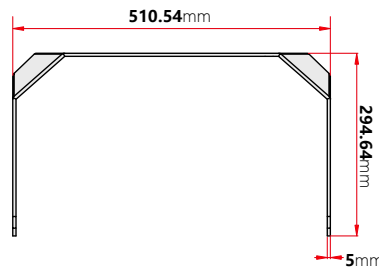

DIMENSIONS & WEIGHT

★ HANDLE THREE VIEW DRAWING

① Front View

② Left View

③ Vertical View

FIXTURE WEIGHT : 19.54 kg

Jiaxing Shinetoo Lighting Co.,Ltd(China Factory)

Add:No.258, Xingchang Road, Xincheng Town, Xiuzhou District, Jiaxing, Zhejiang, China 314015
 Tel: +86-573-8350-0001 Fax: +86-573-8350-0005
 Mobile: +86-138-0961-6725/+86-138-1878-3129
 Email:Sales@stedlights.com

PHOTOMETRICS

ORDERING INFORMATION

EXAMPLE PART #: ST-G1-S3 - 300 - NICHIA - MEANWELL - 3K-3000K - 70 - 100/277V

ST-G1-S2		NICHIA	MEANWELL			
SERIES	WATTS	LED LIGHT SOURCE	DRIVER	CCT	CRI	INPUT POWER
ST-G1-S2	300 400	NICHIA	MEANWELL	3K-3000k 4K-4000k 5K-5000k 5.7K-5700k 6.5K-6500k	70 80 90	100-277V 180-528V (Optional)

SPECIFICATIONS

Beam Angle | Asymmetric
Lumen Output | 39,000LM / 52,000LM
OPERATING TEMPERATURE | -40°C to 50°C
IP RATING | IP 65
LIFE TIME | 50,000hours

LISTINGS

UL Listed
DLC Listed

Other Details

Fixture Material | Aluminum
Mounting | U-Bracket / Slip Fitter (optional)
Color | Grey(Other color available)
Warranty | 7 years
EPA | 0.075 m² — 0.125 m²