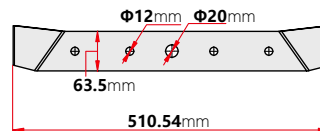

shinetoos[®]

The Future Shines Brighter Together

UL: E361637

G1-S2

HIGH MAST LIGHTS

300W, 400W

APPLICATIONS

- Sporting facilities and stadium lighting
- High mast roadway lighting
- Airport security lighting
- International borders
- Industrial & Commercial parking lots
- Rail yard lighting

DIMENSIONS & WEIGHT

★ HANDLE THREE VIEW DRAWING

① Front View

② Left View

③ Vertical View

FIXTURE WEIGHT : 19.54 kg

Jiaxing Shinetoo Lighting Co.,Ltd(China Factory)

Add:No.258, Xingchang Road, Xincheng Town, Xiuzhou District, Jiaxing, Zhejiang, China 314015
 Tel: +86-573-8350-0001 Fax: +86-573-8350-0005
 Mobile: +86-138-0961-6725/+86-138-1878-3129
 Email:Sales@stedlights.com

PHOTOMETRICS

ORDERING INFORMATION

EXAMPLE PART #: ST-G1-S3 - 300 - NICHIA - MEANWELL - 3K-3000K - 70 - 100/277V

ST-G1-S2		NICHIA	MEANWELL			
SERIES	WATTS	LED LIGHT SOURCE	DRIVER	CCT	CRI	INPUT POWER
ST-G1-S2	300 400	NICHIA	MEANWELL	3K-3000k 4K-4000k 5K-5000k 5.7K-5700k 6.5K-6500k	70 80 90	100-277V 180-528V (Optional)

SPECIFICATIONS

Beam Angle | Asymmetric
Lumen Output | 39,000LM / 52,000LM
OPERATING TEMPERATURE | -40°C to 50°C
IP RATING | IP 65
LIFE TIME | 50,000hours

LISTINGS

UL Listed
DLC Listed

Other Details

Fixture Material | Aluminum
Mounting | U-Bracket / Slip Fitter (optional)
Color | Grey(Other color available)
Warranty | 7 years
EPA | 0.075 m² — 0.125 m²