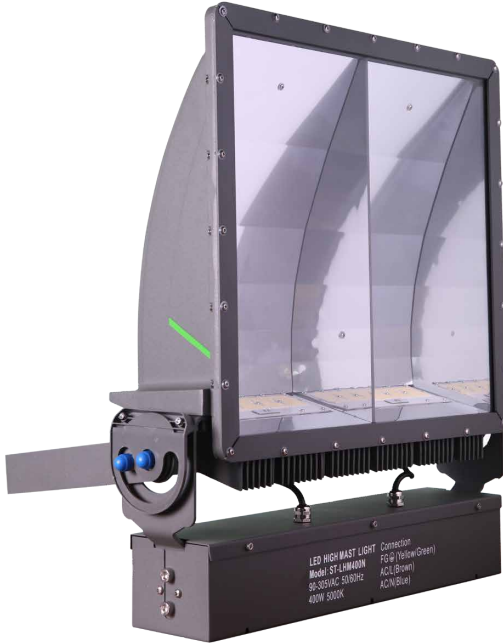

shinetoos[®]

The Future Shines Brighter Together

UL: E361637

G1-S2

HIGH MAST LIGHTS

300W, 400W

APPLICATIONS

- Sporting facilities and stadium lighting
- High mast roadway lighting
- Airport security lighting
- International borders
- Industrial & Commercial parking lots
- Rail yard lighting

DIMENSIONS & WEIGHT

★ HANDLE THREE VIEW DRAWING

① Front View

② Left View

③ Vertical View

FIXTURE WEIGHT : 19.54 kg

Jiaxing Shinetoo Lighting Co.,Ltd(China Factory)

Add:No.258, Xingchang Road, Xincheng Town, Xiuzhou District, Jiaxing, Zhejiang, China 314015
 Tel: +86-573-8350-0001 Fax: +86-573-8350-0005
 Mobile: +86-138-0961-6725/+86-138-1878-3129
 Email:Sales@stedlights.com

PHOTOMETRICS

ORDERING INFORMATION

EXAMPLE PART #: ST-G1-S3 - 300 - NICHIA - MEANWELL - 3K-3000K - 70 - 100/277V

ST-G1-S2		NICHIA	MEANWELL			
SERIES	WATTS	LED LIGHT SOURCE	DRIVER	CCT	CRI	INPUT POWER
ST-G1-S2	300 400	NICHIA	MEANWELL	3K-3000k 4K-4000k 5K-5000k 5.7K-5700k 6.5K-6500k	70 80 90	100-277V 180-528V (Optional)

SPECIFICATIONS

Beam Angle | Asymmetric
Lumen Output | 39,000LM / 52,000LM
OPERATING TEMPERATURE | -40°C to 50°C
IP RATING | IP 65
LIFE TIME | 50,000hours

LISTINGS

UL Listed
DLC Listed

Other Details

Fixture Material | Aluminum
Mounting | U-Bracket / Slip Fitter (optional)
Color | Grey(Other color available)
Warranty | 7 years
EPA | 0.075 m² — 0.125 m²