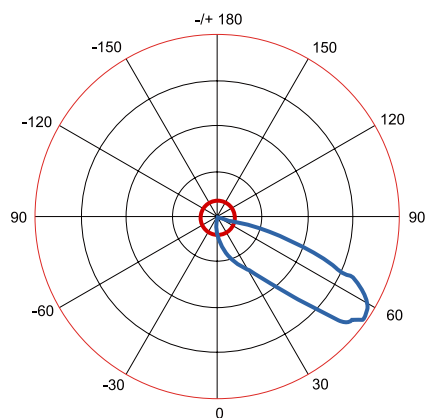

PHOTOMETRICS

ORDERING INFORMATION

ST-G1-S2		NICHIA	MEANWELL			
SERIES	WATTS	LED LIGHT SOURCE	DRIVER	CCT	CRI	INPUT POWER
ST-G1-S2	300 400	NICHIA	MEANWELL	3K-3000k 4K-4000k 5K-5000k 5.7K-5700k 6.5K-6500k	70 80 90	100-277V 180-528V (Optional)

SPECIFICATIONS

Beam Angle | Asymmetric
Lumen Output | 39,000LM / 52,000LM
OPERATING TEMPERATURE | -40°C to 50°C
IP RATING | IP 65
LIFE TIME | 50,000hours

LISTINGS

UL Listed
DLC Listed

Other Details

Fixture Material | Aluminum
Mounting | U-Bracket / Slip Fitter (optional)
Color | Grey(Other color available)
Warranty | 7 years
EPA | 0.075 m² — 0.125 m²

Jiaxing Shinetoo Lighting Co.,Ltd(China Factory)

Add.No.258, Xingchang Road, Xincheng Town, Xiuzhou District, Jiaxing, Zhejiang, China 314015
Tel : +86-573-8330-0001 Fax : +86-573-8330-0005
Mobile : +86-138-0961-6725/+86-138-1878-3129
Email:Sales@stledlights.com