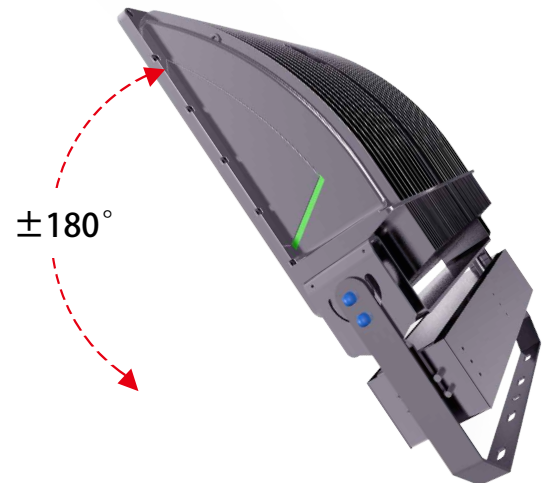

SPARE PARTS (Order accessories as separate part number from your Fixture Model No.)

COVER ASYMMETRICAL

PROTECTIVE GRID

LOUVER ASYMMETRICAL

①

②

③

④

ADAPTERS NOTE: We can customize different types adapters and arms.

ADJUSTABLE MOUNT

Adjustable loop mounting bracket rotates 180° for convenient optical control and easy replacement of existing fixture installations.