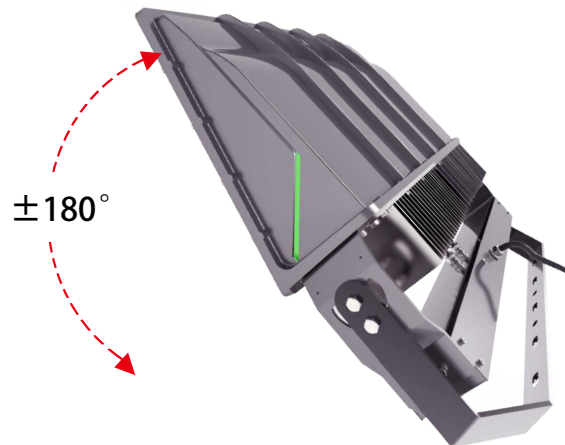

SPARE PARTS (Order accessories as separate part number from your Fixture Model No.)

COVER ASYMMETRICAL

PROTECTIVE GRID

LOUVER ASYMMETRICAL

①

②

③

④

ADAPTERS NOTE: We can customize different types adapters and arms.

ADJUSTABLE MOUNT

Adjustable loop mounting bracket rotates 180° for convenient optical control and easy replacement of existing fixture installations.