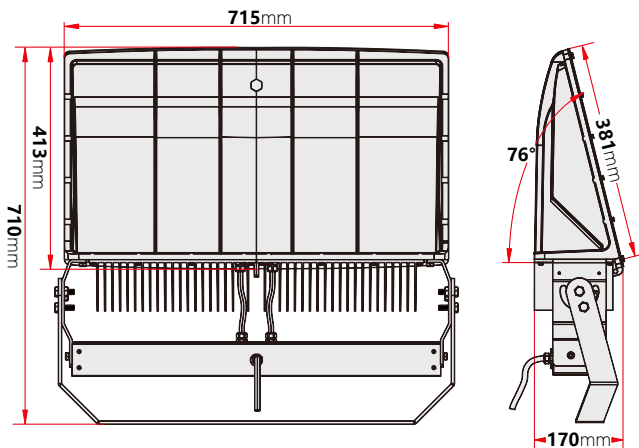

UL: E361637

G1-S3

HIGH MAST LIGHTS

500W, 600W, 800W

APPLICATIONS

- Sporting facilities and stadium lighting
- High mast roadway lighting
- Airport security lighting
- International borders
- Industrial & Commercial parking lots
- Rail yard lighting

DIMENSIONS & WEIGHT

★ HANDLE THREE VIEW DRAWING

FIXTURE WEIGHT : 33.8 kg

- Standard thickness for the U-Bracket is 6mm, other thickness need to be customized.

Jiaxing Shinetoo Lighting Co.,Ltd(China Factory)

PHOTOMETRICS

ORDERING INFORMATION

EXAMPLE PART #: ST-G1-S3 - 500 - NICHIA - MEANWELL - 3K-3000K - 70 - 100/277V

ST-G1-S3		NICHIA	MEANWELL			
SERIES	WATTS	LED LIGHT SOURCE	DRIVER	CCT	CRI	INPUT POWER
ST-G1-S3	500 600 800	NICHIA	MEANWELL	3K-3000k 4K-4000k 5K-5000k 5.7K-5700k 6.5K-6500k	70 80 90	100-277V 180-528V (Optional)