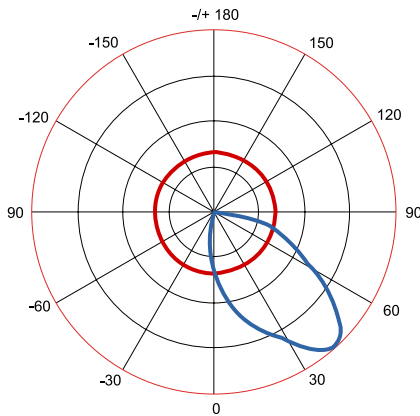

PHOTOMETRICS

ORDERING INFORMATION

ST-G1-S3		NICHIA	MEANWELL			
SERIES	WATTS	LED LIGHT SOURCE	DRIVER	CCT	CRI	INPUT POWER
ST-G1-S3	500 600 800	NICHIA	MEANWELL	3K-3000k 4K-4000k 5K-5000k 5.7K-5700k 6.5K-6500k	70 80 90	100-277V 180-528V (Optional)

SPECIFICATIONS

Beam Angle | Asymmetric
Lumen Output | 65,000LM / 78,000LM / 104,000LM
OPERATING TEMPERATURE | -40°C to 50°C
IP RATING | IP 65
LIFE TIME | 50,000hours

LISTINGS

UL Listed
DLC Listed

Other Details

Fixture Material | Aluminum
Mounting | U-Bracket / Slip Fitter (optional)
Color | Grey(Other color available)
Warranty | 7 years
EPA | 0.075m² — 0.145m²

Jiaxing Shinetoo Lighting Co.,Ltd(China Factory)

Add.No.258, Xingchang Road, Xincheng Town, Xiuzhou District, Jiaxing, Zhejiang, China 314015
Tel : +86-573-8330-0001 Fax : +86-573-8330-0005
Mobile : +86-138-0961-6725/+86-138-1878-3129
Email:Sales@stledlights.com