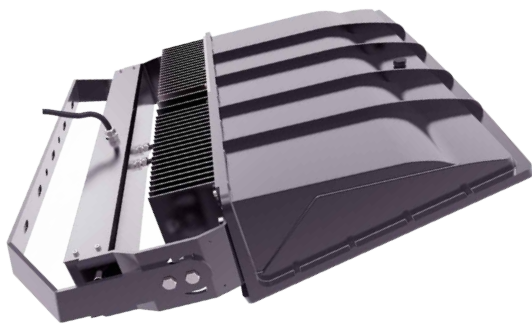

SPARE PARTS (Order accessories as separate part number from your Fixture Model No.)

COVER ASYMMETRICAL

PROTECTIVE GRID

LOUVER ASYMMETRICAL

①

②

③

④

ADAPTERS NOTE: We can customize different types adapters and arms.

ADJUSTABLE MOUNT

Adjustable loop mounting bracket rotates 180° for convenient optical control and easy replacement of existing fixture installations.