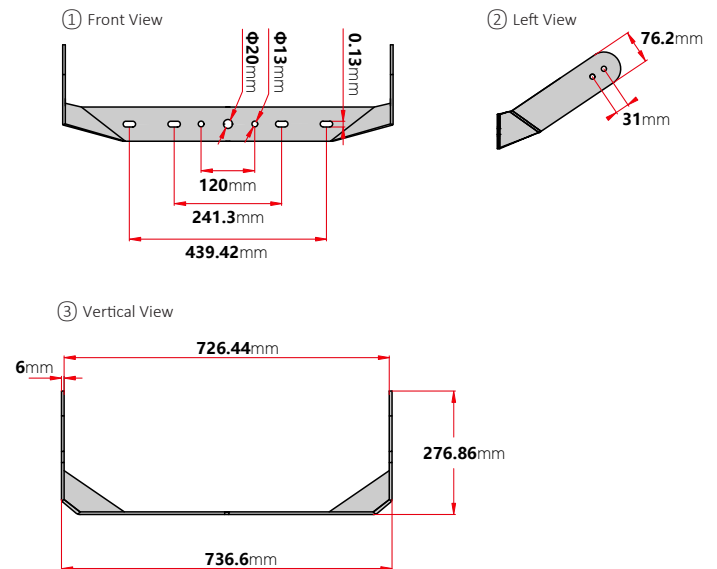

DIMENSIONS & WEIGHT

★ HANDLE THREE VIEW DRAWING

FIXTURE WEIGHT : 33.8 kg

- Standard thickness for the U-Bracket is 6mm, other thickness need to be customized.

Jiaxing Shinetoo Lighting Co.,Ltd(China Factory)

PHOTOMETRICS

ORDERING INFORMATION

EXAMPLE PART #: ST-G1-S3 - 500 - NICHIA - MEANWELL - 3K-3000K - 70 - 100/277V

ST-G1-S3		NICHIA	MEANWELL			
SERIES	WATTS	LED LIGHT SOURCE	DRIVER	CCT	CRI	INPUT POWER
ST-G1-S3	500 600 800	NICHIA	MEANWELL	3K-3000k 4K-4000k 5K-5000k 5.7K-5700k 6.5K-6500k	70 80 90	100-277V 180-528V (Optional)