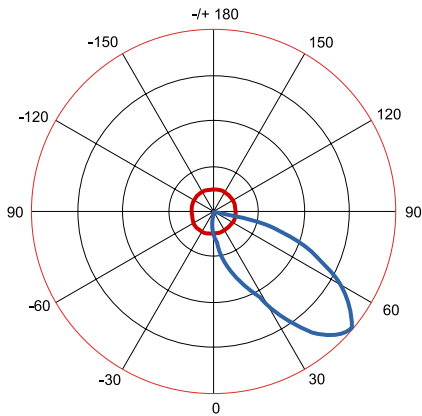

PHOTOMETRICS

ORDERING INFORMATION

ST-G1-S3		NICHIA	MEANWELL			
SERIES	WATTS	LED LIGHT SOURCE	DRIVER	CCT	CRI	INPUT POWER
ST-G1-S3	500 600 800	NICHIA	MEANWELL	3K-3000k 4K-4000k 5K-5000k 5.7K-5700k 6.5K-6500k	70 80 90	100-277V 180-528V (Optional)

SPECIFICATIONS

Beam Angle | Asymmetric
Lumen Output | 65,000LM / 78,000LM / 104,000LM
OPERATING TEMPERATURE | -40°C to 50°C
IP RATING | IP 65
LIFE TIME | 50,000hours

LISTINGS

UL Listed
DLC Listed

Other Details

Fixture Material | Aluminum
Mounting | U-Bracket / Slip Fitter (optional)
Color | Grey(Other color available)
Warranty | 7 years
EPA | 0.075m² — 0.145m²

Jiaxing Shinetoo Lighting Co.,Ltd(China Factory)

Add.No.258, Xingchang Road, Xincheng Town, Xiuzhou District, Jiaxing, Zhejiang, China 314015
Tel : +86-573-8330-0001 Fax : +86-573-8330-0005
Mobile : +86-138-0961-6725/+86-138-1878-3129
Email:Sales@stledlights.com