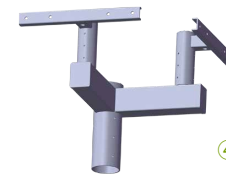

SPARE PARTS (Order accessories as separate part number from your Fixture Model No.)

COVER ASYMMETRICAL

PROTECTIVE GRID

LOUVER ASYMMETRICAL

①

②

③

④

ADAPTERS NOTE: We can customize different types adapters and arms.

ADJUSTABLE MOUNT

Adjustable loop mounting bracket rotates 180° for convenient optical control and easy replacement of existing fixture installations.