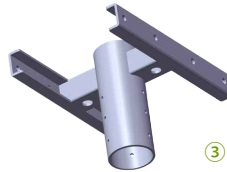

SPARE PARTS (Order accessories as separate part number from your Fixture Model No.)

COVER ASYMMETRICAL

PROTECTIVE GRID

LOUVER ASYMMETRICAL

①

②

③

④

ADAPTERS NOTE: We can customize different types adapters and arms.

ADJUSTABLE MOUNT

Adjustable loop mounting bracket rotates 180° for convenient optical control and easy replacement of existing fixture installations.